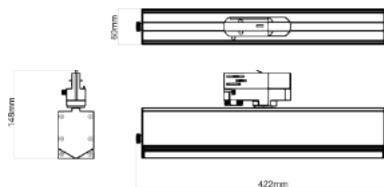

### Dimension Diagram

27W

36W

54W

Products

Light distribution

Proposal application

<p>Neutral Neutral T60 Neutral R350</p>	<p>30° X 60°</p> 	<p>Ideal for applica=ons in warehouse and supermarket shelving with high ceiling. Providing plenty of luminosity to highlight the goods, so they can be seen clearly and with ease.</p>
<p>Neutral Neutral T60 Neutral R350</p>	<p>60° X 90°</p> 	<p>Ideal for corridors, aisles and passages of hospitals, schools, office buildings, retail stores etc. It provides well-distributed illumination, neither too bright nor too dark.</p>
<p>Neutral Neutral T60 Neutral R350</p>	<p>Double asymmetric</p> 	<p>Especially designed for shelf presentation in retailing areas such as supermarket and grocery stores. Double asymmetrical light distribution, emphasizes on the shelf surfaces of both sides and ignores the less important area of the passageways.</p>
<p>Neutral T60</p>	<p>±60° adjustable</p> 	<p>Superb solution for side wall washing, and one-side shelf presentation.</p>
<p>Neutral Frosted PC cover Neutral T60 Frosted PC cover Neutral R350 Frosted PC cover</p>	<p>100°</p> 	<p>Mainly applied for general lighting in retail stores, meeting halls, supermarket, etc. It provides well-distributed light with low glare, but bright enough for work or study since it's very comfortable for the human eyes.</p>