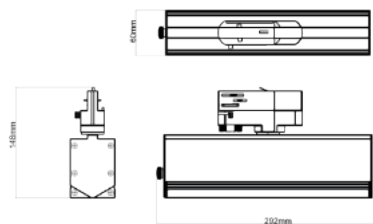

NEUTRAL MH+ 350

Daylight sensor

Available in black and white

Order Informa on

Item No.	Total Power	Luminous Flux	Flux Efficiency	Warranty
LTA02-03011-R350	27W	3510LM	130LM/W	5 Years
LTA02-04011-R350	36W	4680LM	130LM/W	5 Years
LTA02-06011-R350	54W	7020LM	130LM/W	5 Years

Other Informa on

Input Voltage	AC220-240V	Power Frequency	50/60 HZ
CCT	3000K, 4000K, 5000K	Operating Temperature Range	-40°~+50°
Ra	>80, >90	Operating Humidity Range	15-90%RH
Protec on Level	IP20	Net weight	27W: 1.3Kg; 36W: 1.4Kg; 54W: 1.8Kg
Finish	Luminaire: Black, White; Track: Black, White	Rotatable angle	Rotate through350°, =lt through±60°
Light Distribu on	30° X60° ; 60° X90° ; Double asymmetric;100°		
Dimension(L*W*H)	27W:292MM*60MM*148MM 36W:292MM*60MM*148MM 54W:422MM*60MM*148MM		

Dimension Diagram

27W

36W

54W