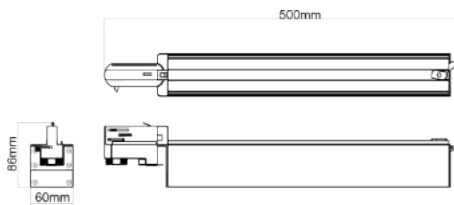

## Other Information

Input Voltage	AC220-240V	Power Frequency	50/60 HZ
CCT	3000K, 4000K, 5000K	Operating Temperature Range	-40°~+50°
Fa	>80, >90	Operating Humidity Range	15-90%RH
Protection Level	IP20	Net weight	27W: 0.8Kg; 36W: 1.0Kg; 54W: 1.3Kg
Finish	Luminaire: Black, White; Track: Black, White		
Light Distribution	30° X60° ; 60° X90° ; Double asymmetric; 100°		
Dimension(L*W*H)	27W: 370MM*60MM*86MM    36W: 370MM*60MM*86MM    54W: 500MM*60MM*86MM		

## Dimension Diagram

27W

36W

54W