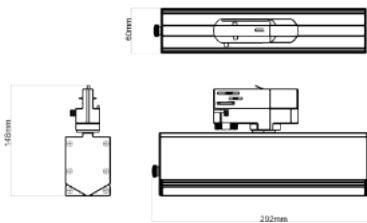

Dimension Diagram

27W