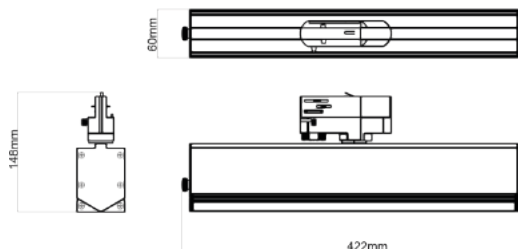

Dimension Diagram

40W