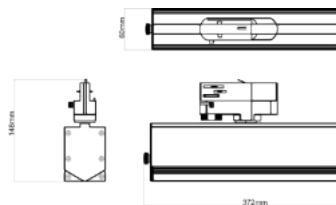

NEUTRAL MH+ 350

Motion sensor

Available in black and white

Order Information

Item No.	Total Power	Luminous Flux	Flux Efficiency	Warranty
LTA02-03011-R350	27W	3510LM	130LM/W	5 Years
LTA02-04011-R350	36W	4680LM	130LM/W	5 Years
LTA02-06011-R350	54W	7020LM	130LM/W	5 Years

Other Information

Input Voltage	AC220-240V	Power Frequency	50/60 HZ
CCT	3000K, 4000K, 5000K	Operating Temperature Range	-40°~+50°
Ra	>80, >90	Operating Humidity Range	15-90%RH
Protection Level	IP20	Net weight	27W: 1.3Kg; 36W: 1.4Kg; 54W: 1.8Kg
Finish	Luminaire: Black, White; Track: Black, White	Rotatable angle	Rotate through 350°, =It through ±60°
Light Distribution	30° X60° ; 60° X90° ; Double asymmetric; 100°		
Dimension (L*W*H)	27W: 372MM*60MM*148MM 36W: 372MM*60MM*148MM 54W: 500MM*60MM*148MM		

Dimension Diagram

27W

36W

54W