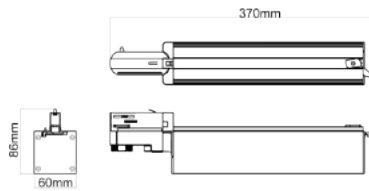

Dimension Diagram

27W