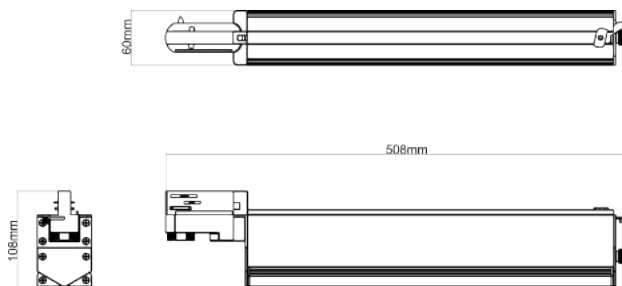

Dimension Diagram

40W