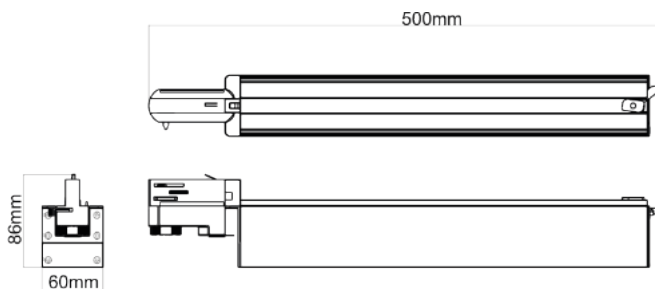

Dimension Diagram

40W