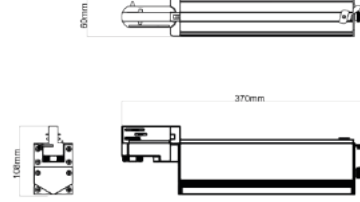

### Other Informa on

Input Voltage	AC220-240V	Power Frequency	50/60 HZ
CCT	3000K, 4000K, 5000K	Operating Temperature Range	-40°~+50°
Ra	>80, >90	Operating Humidity Range	15-90%RH
Protec on Level	IP20	Net weight	27W: 1.3Kg; 36W: 1.5Kg; 54W: 1.8Kg
Finish	Luminaire: Black, White; Track: Black, White	Adjustable angle	±60°
Light Distribu on	30° X60° ; 60° X90° ; Double asymmetric; 100°		
Dimension(L*W*H)	27W: 370MM*60MM*108MM    36W: 370MM*60MM*108MM    54W: 508MM*60MM*108MM		

### Dimension Diagram

27W

36W

54W