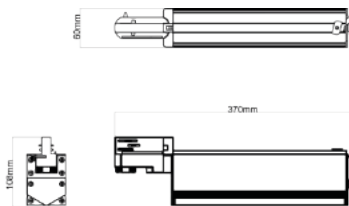

## Other Informa on

Input Voltage	AC220-240V	Power Frequency	50/60 HZ
CCT	3000K, 4000K, 5000K	Operating Temperature Range	-40°~+50°
Fa	>80, >90	Operating Humidity Range	15-90%RH
Protec on Level	IP20	Net weight	27W: 1.1Kg; 36W: 1.2Kg; 54W: 1.6Kg
Finish	Luminaire: Black, White; Track: Black, White	Adjustable angle	±60°
Light Distribu on	30° X60° ; 60° X90° ; Double asymmetric; 100°		
Dimension(L*W*H)	27W: 370MM*60MM*108MM    36W: 370MM*60MM*108MM    54W: 508MM*60MM*108MM		

## Dimension Diagram

27W

36W

54W