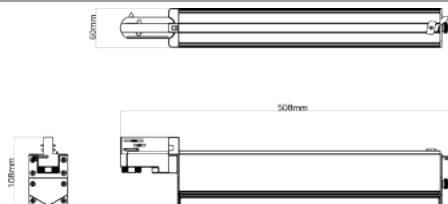

## Other Informa on

Input Voltage	AC220-240V	Power Frequency	50/60 HZ
CCT	3000K, 4000K, 5000K	Operating Temperature Range	-40°~+50°
Fa	>80, >90	Operating Humidity Range	15-90%RH
Protec on Level	IP20	Net weight	27W: 1.1Kg; 36W: 1.2Kg; 54W: 1.6Kg
Finish	Luminaire: Black, White; Track: Black, White	Adjustable angle	±60°
Light Distribu on	30° X60° ; 60° X90° ; Double asymmetric; 100°		
Dimension(L*W*H)	27W: 370MM*60MM*108MM    36W: 370MM*60MM*108MM    54W: 508MM*60MM*108MM		

## Dimension Diagram

27W

36W

54W