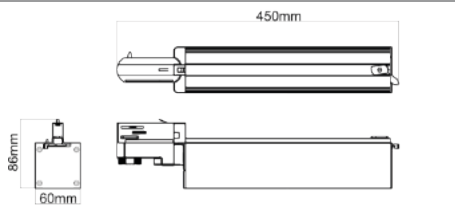

Dimension Diagram

27W