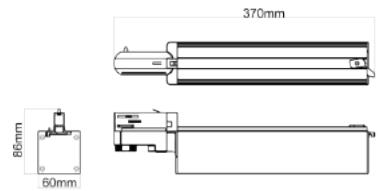

## Other Information

Input Voltage	AC220-240V	Power Frequency	50/60 HZ
CCT	3000K, 4000K, 5000K	Operating Temperature Range	-40°~+50°
Fa	>80, >90	Operating Humidity Range	15-90%RH
Protection Level	IP20	Net weight	27W: 0.8Kg; 36W: 1.0Kg; 54W: 1.3Kg
Finish	Luminaire: Black, White; Track: Black, White		
Light Distribution	30° X60° ; 60° X90° ; Double asymmetric; 100°		
Dimension(L*W*H)	27W: 370MM*60MM*86MM    36W: 370MM*60MM*86MM    54W: 500MM*60MM*86MM		

## Dimension Diagram

27W

36W

54W