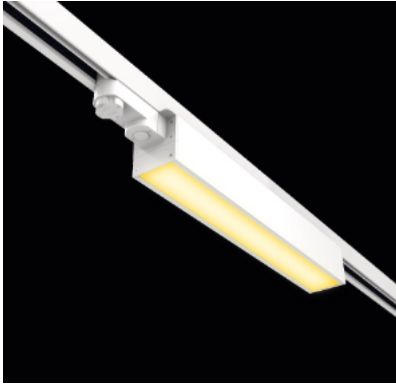

NEUTRAL MH+

Dimming & CCT adjustable