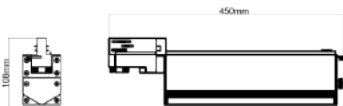

Dimension Diagram

27W

54W