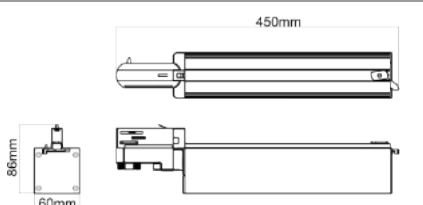

### Other Information

Input Voltage	AC220-240V	Power Frequency	50/60 HZ
CCT	3000K, 4000K, 5000K	Operating Temperature Range	-40°~+50°
Ra	>80, >90	Operating Humidity Range	15-90%RH
Protection Level	IP20	Net weight	27W: 1.0Kg; 36W: 1.2Kg; 54W: 1.5Kg
Finish	Luminaire: Black, White; Track: Black, White		
Light Distribution	30° X60° ; 60° X90° ; Double asymmetric; 100°		
Dimension(L*W*H)	27W: 450MM*60MM*86MM    36W: 450MM*60MM*86MM    54W: 580MM*60MM*86MM		

### Dimension Diagram

27W

36W

54W

**S**light<sup>®</sup>  
slightly different