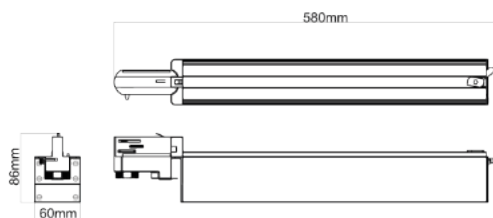

### Other Information

Input Voltage	AC220-240V	Power Frequency	50/60 HZ
CCT	3000K, 4000K, 5000K	Operating Temperature Range	-40°~+50°
Ra	>80, >90	Operating Humidity Range	15-90%RH
Protection Level	IP20	Net weight	27W: 1.0Kg; 36W: 1.2Kg; 54W: 1.5Kg
Finish	Luminaire: Black, White; Track: Black, White		
Light Distribution	30° X60° ; 60° X90° ; Double asymmetric; 100°		
Dimension(L*W*H)	27W: 450MM*60MM*86MM    36W: 450MM*60MM*86MM    54W: 580MM*60MM*86MM		

### Dimension Diagram

27W

36W

54W

**S**light<sup>®</sup>  
slightly different