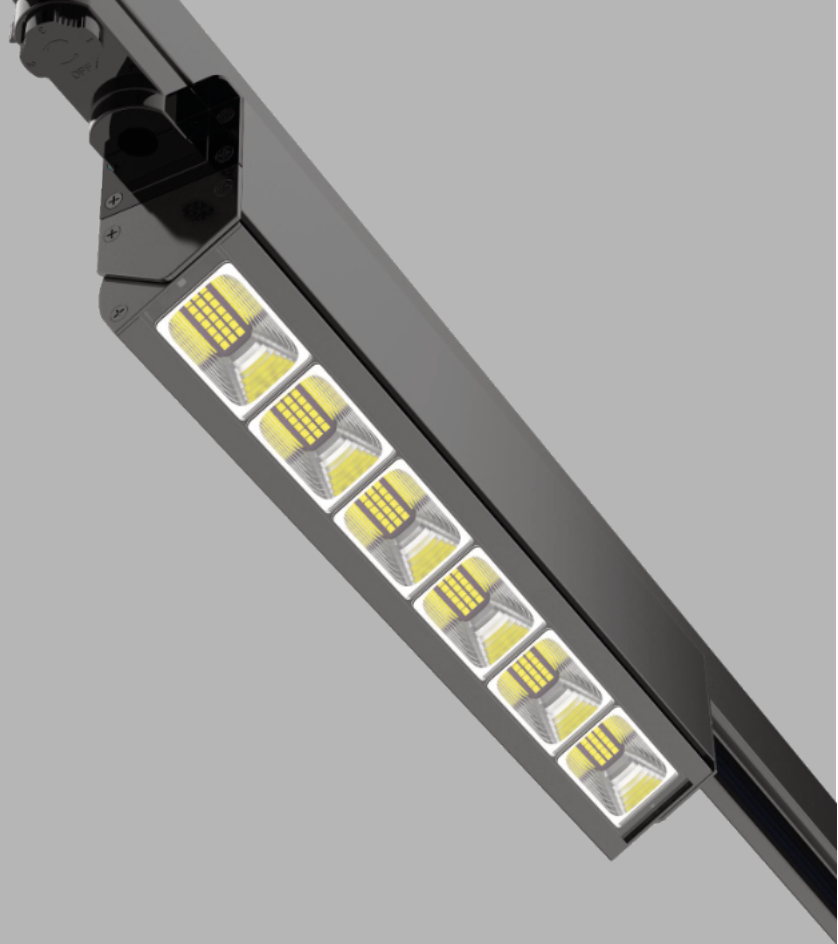

## Right light For Retail & aisle & shelves area

The Neutral collection is a new series of products specially developed for the retail space. Compared to the traditional linear trunking system light, the Neutral uses standard European 3 circuits track, which means more flexible for compatibility, and easier for installation. Meanwhile, Neutral has the ability to meet the complex requirements of different environments with various of light distribution design.

### Dimension Diagram

27W

36W

54W

**S**light<sup>®</sup>  
slightly different