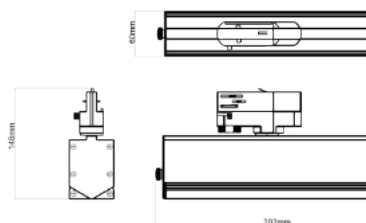

NEUTRAL MH+ 350

Available in black and white

Order Information

Item No.	Total Power	Luminous Flux	Flux Efficiency	Warranty
LTA02-03011-R350	27W	3510LM	130LM/W	5 Years
LTA02-04011-R350	36W	4680LM	130LM/W	5 Years
LTA02-06011-R350	54W	7020LM	130LM/W	5 Years

Other Information

Input Voltage	AC220-240V	Power Frequency	50/60 HZ
CCT	3000K, 4000K, 5000K	Operating Temperature Range	-40°~+50°
Ra	>80, >90	Operating Humidity Range	15-90%RH
Protect on Level	IP20	Net weight	27W: 1.1Kg; 36W: 1.2Kg; 54W: 1.6Kg
Finish	Luminaire: Black, White; Track: Black, White	Rotatable angle	Rotate through 350°, =It through ±60°
Light Distribution	30° X60° ; 60° X90° ; Double asymmetric; 100°		
Dimension(L*W*H)	27W: 292MM*60MM*1148MM	36W: 292MM*60MM*118MM	54W: 422MM*60MM*1148MM

Dimension Diagram

27W

36W

54W